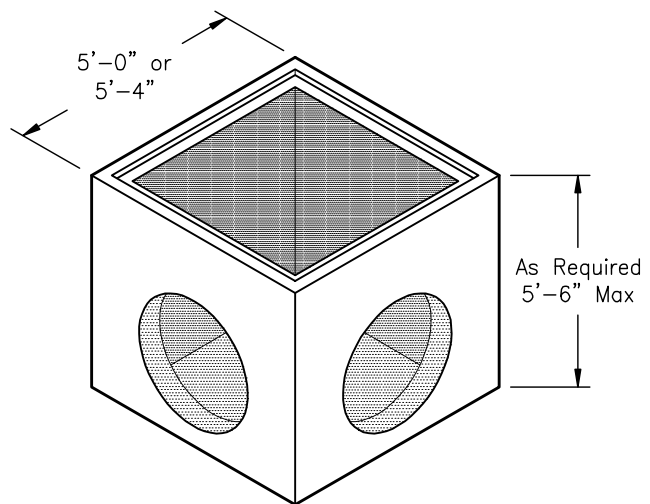

# 382STM44CB

## 4'-0"x4'-0" CATCH BASIN w/ 6" or 8" Walls

Castings to be  
Supplied by Others  
or Oldcastle

Castings to be  
Supplied by Others  
or Oldcastle

www.oldcastle-precast.com  
5900 East Division Street  
Lebanon, Tennessee 37090