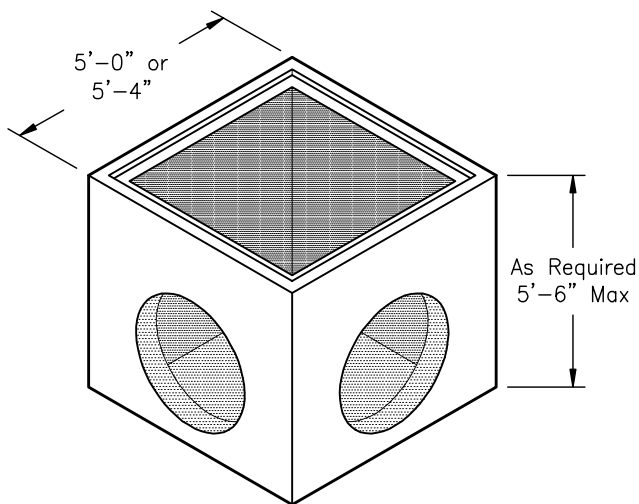

# 382STM44CB

## 4'-0"x4'-0" CATCH BASIN w/ 6" or 8" Walls

Castings to be  
Supplied by Others  
or Oldcastle

Castings to be  
Supplied by Others  
or Oldcastle

www.oldcastle-precast.com  
5900 East Division Street  
Lebanon, Tennessee 37090